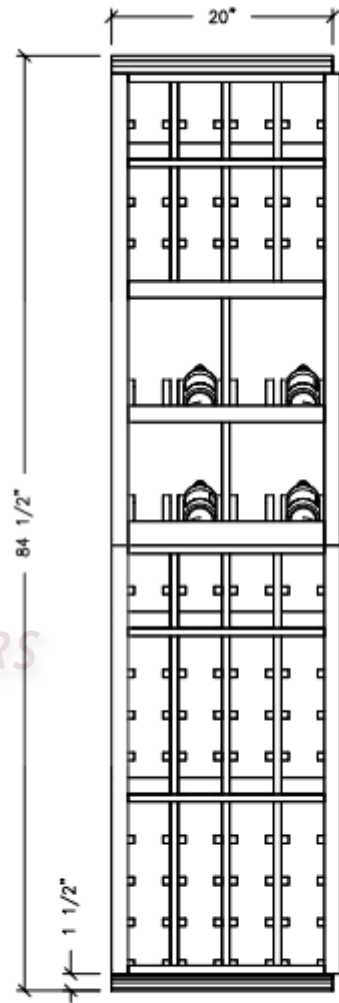

ROULS WINE CELLAR

750'S	262
WOOD CASE	12
QUARTER ROUND	4
TOTAL BOTTLES	278

Unique

WINE CELLARS

Ⓐ RACK
FRONT ELEVATION

Ⓐ RACK
LEFT ELEVATION

Ⓑ RACK
FRONT ELEVATION

Ⓑ RACK
LEFT ELEVATION

Unique
WINE CELLARS

© RACK
FRONT ELEVATION

© RACK
LEFT ELEVATION

Ⓓ RACK
FRONT ELEVATION

Ⓓ RACK
LEFT ELEVATION

ISOMETRIC

Unique

WINE CELLARS

ISOMETRIC

Unique
WINE CELLARS