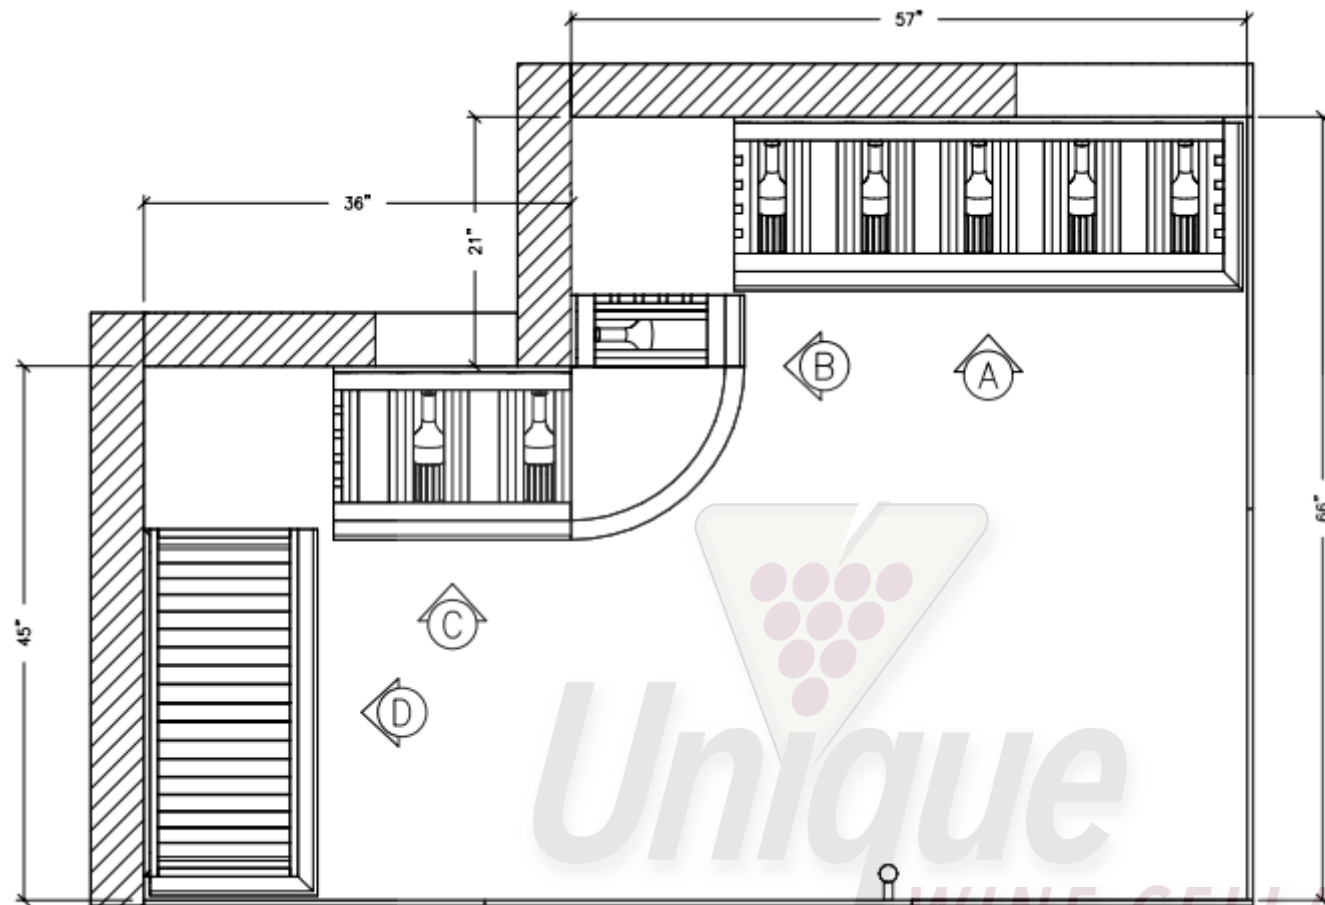

ROULS WINE CELLAR

750'S	262
WOOD CASE	12
QUARTER ROUND	4
TOTAL BOTTLES	278

Unique

WINE CELLARS

Ⓐ RACK
FRONT ELEVATION

Ⓐ RACK
LEFT ELEVATION

Ⓑ RACK
FRONT ELEVATION

Ⓑ RACK
LEFT ELEVATION

Unique
WINE CELLARS

© RACK
FRONT ELEVATION

© RACK
LEFT ELEVATION

Ⓓ RACK
FRONT ELEVATION

Ⓓ RACK
LEFT ELEVATION

ISOMETRIC

Unique

WINE CELLARS

ISOMETRIC

Unique
WINE CELLARS