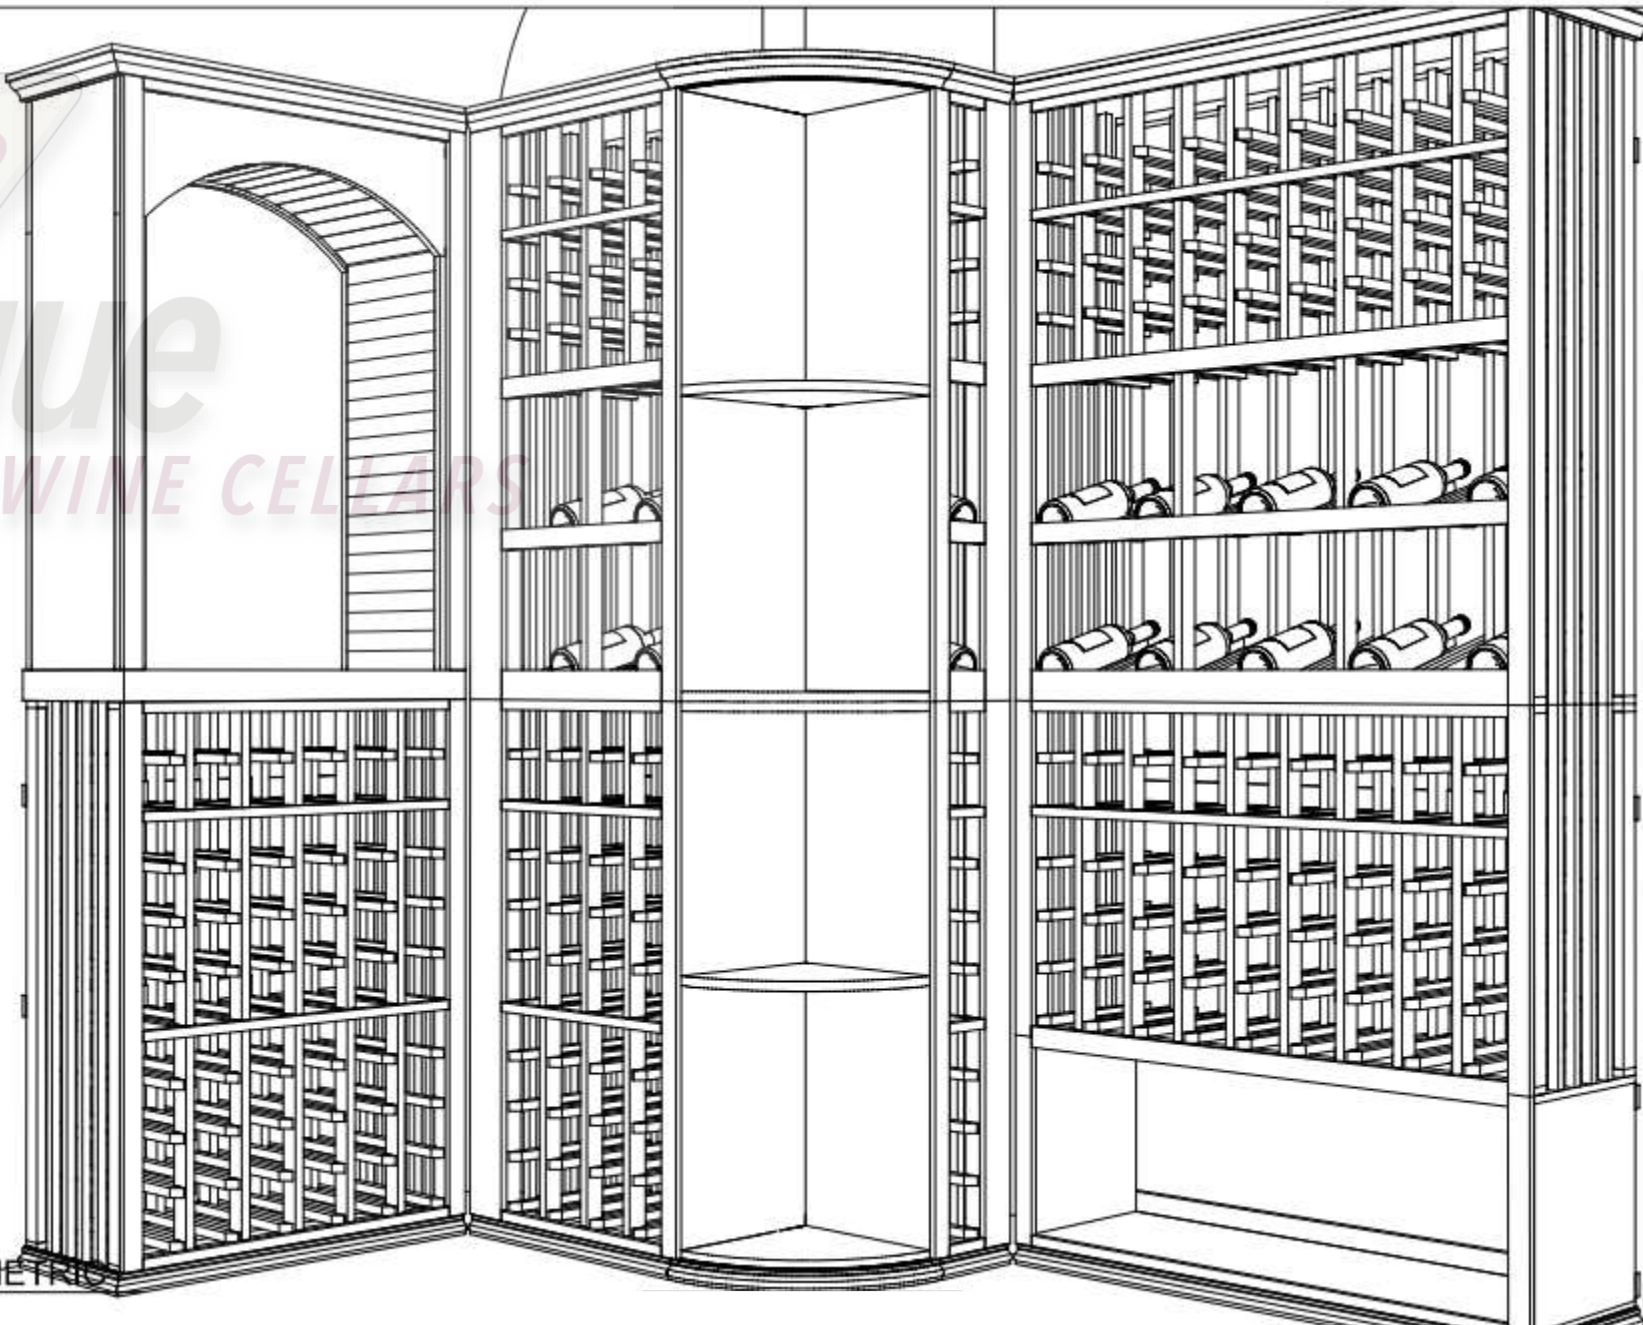

ROULS WINE CELLAR

750'S	262
WOOD CASE	12
QUARTER ROUND	4
TOTAL BOTTLES	278

Unique

WINE CELLARS

Ⓐ RACK
FRONT ELEVATION

Ⓐ RACK
LEFT ELEVATION

Ⓑ RACK
FRONT ELEVATION

Ⓑ RACK
LEFT ELEVATION

Unique
WINE CELLARS

© RACK
FRONT ELEVATION

© RACK
LEFT ELEVATION

Ⓓ RACK
FRONT ELEVATION

Ⓓ RACK
LEFT ELEVATION

ISOMETRIC

Unique

WINE CELLARS

ISOMETRIC

Unique
WINE CELLARS