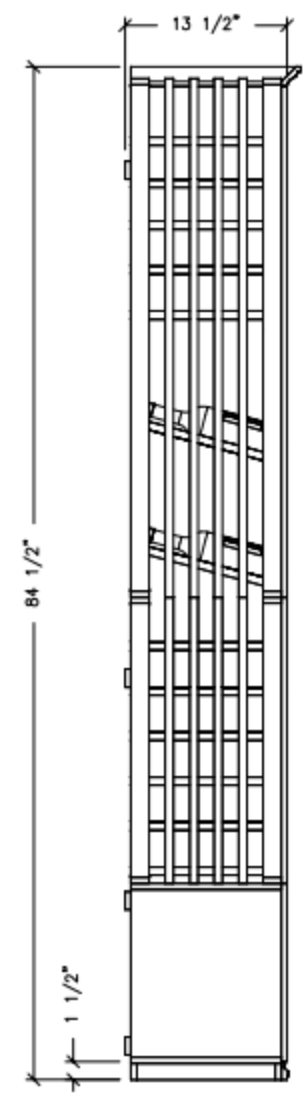

ROULS WINE CELLAR

750'S	262
WOOD CASE	12
QUARTER ROUND	4
TOTAL BOTTLES	278

Unique

WINE CELLARS

Ⓐ RACK
FRONT ELEVATION

Ⓐ RACK
LEFT ELEVATION

Ⓑ RACK
FRONT ELEVATION

Ⓑ RACK
LEFT ELEVATION

Unique
WINE CELLARS

© RACK
FRONT ELEVATION

© RACK
LEFT ELEVATION

Ⓓ RACK
FRONT ELEVATION

Ⓓ RACK
LEFT ELEVATION

ISOMETRIC

Unique

WINE CELLARS

ISOMETRIC

Unique
WINE CELLARS