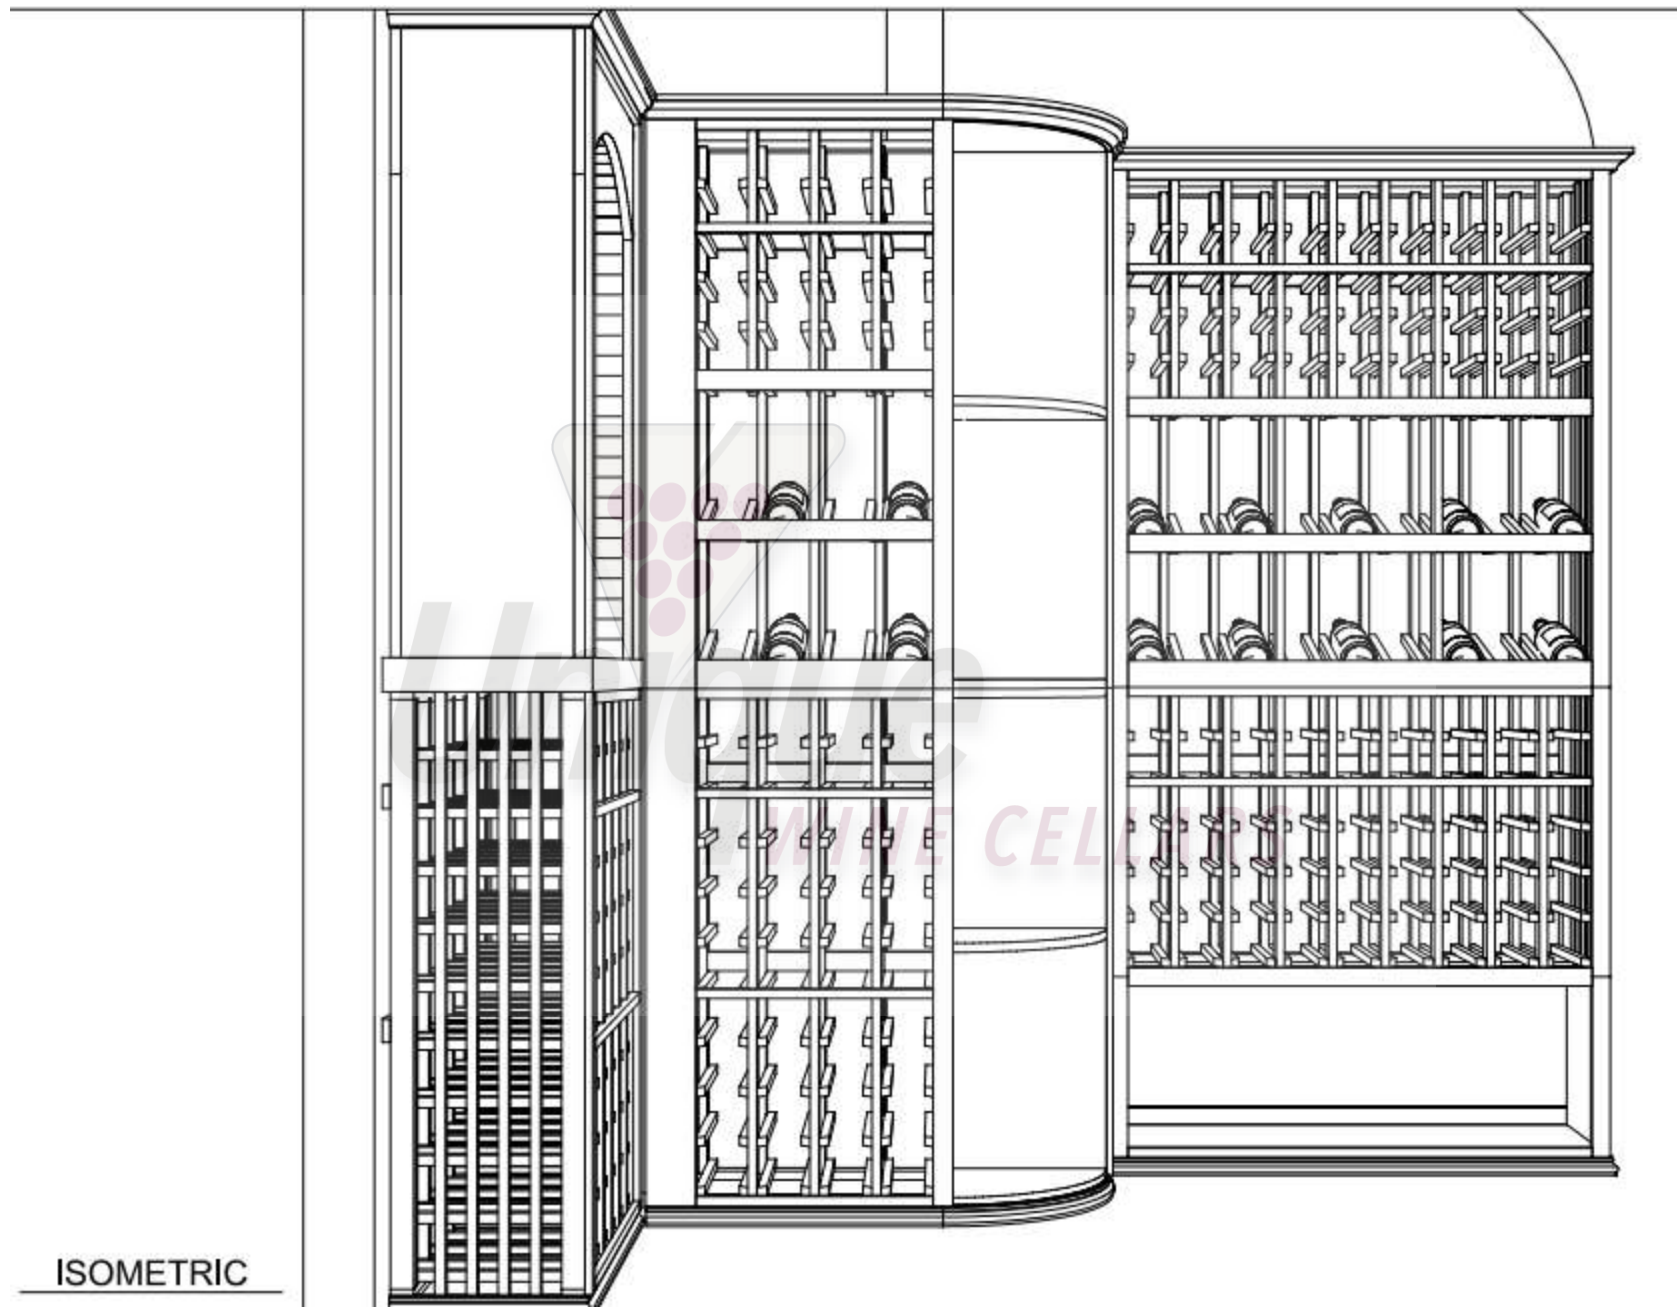

ROULS WINE CELLAR

750'S	262
WOOD CASE	12
QUARTER ROUND	4
TOTAL BOTTLES	278

Unique

WINE CELLARS

Ⓐ RACK
FRONT ELEVATION

Ⓐ RACK
LEFT ELEVATION

Ⓑ RACK
FRONT ELEVATION

Ⓑ RACK
LEFT ELEVATION

Unique
WINE CELLARS

© RACK
FRONT ELEVATION

© RACK
LEFT ELEVATION

Ⓓ RACK
FRONT ELEVATION

Ⓓ RACK
LEFT ELEVATION

ISOMETRIC

Unique

WINE CELLARS

ISOMETRIC

Unique
WINE CELLARS