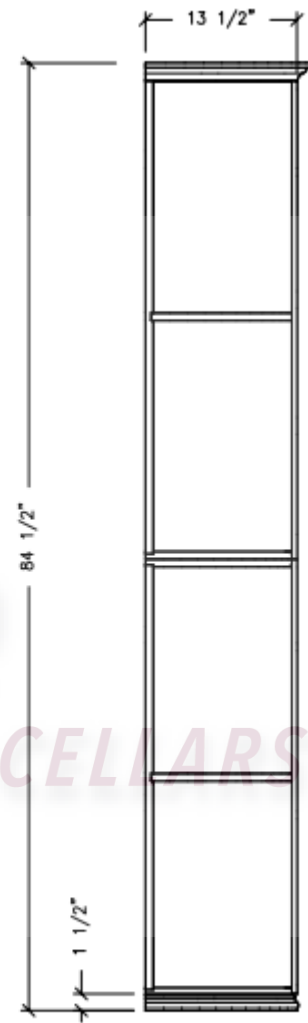

ROULS WINE CELLAR

750'S	262
WOOD CASE	12
QUARTER ROUND	4
TOTAL BOTTLES	278

Unique

WINE CELLARS

Ⓐ RACK
FRONT ELEVATION

Ⓐ RACK
LEFT ELEVATION

Ⓑ RACK
FRONT ELEVATION

Ⓑ RACK
LEFT ELEVATION

Unique
WINE CELLARS

© RACK
FRONT ELEVATION

© RACK
LEFT ELEVATION

Ⓓ RACK
FRONT ELEVATION

Ⓓ RACK
LEFT ELEVATION

ISOMETRIC

Unique

WINE CELLARS

ISOMETRIC

Unique
WINE CELLARS