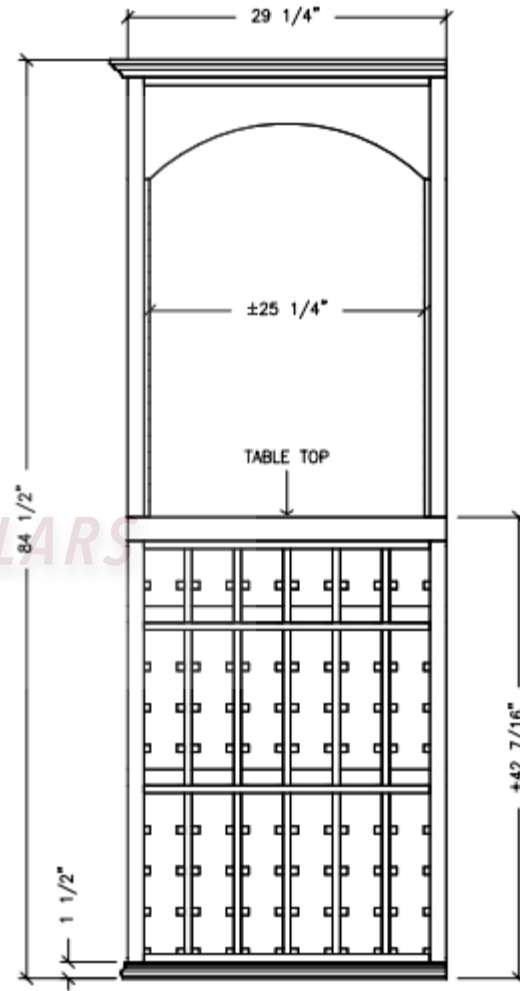

ROULS WINE CELLAR

750'S	262
WOOD CASE	12
QUARTER ROUND	4
TOTAL BOTTLES	278

Unique

WINE CELLARS

Ⓐ RACK
FRONT ELEVATION

Ⓐ RACK
LEFT ELEVATION

Ⓑ RACK
FRONT ELEVATION

Ⓑ RACK
LEFT ELEVATION

Unique
WINE CELLARS

© RACK
FRONT ELEVATION

© RACK
LEFT ELEVATION

Ⓓ RACK
FRONT ELEVATION

Ⓓ RACK
LEFT ELEVATION

ISOMETRIC

Unique

WINE CELLARS

ISOMETRIC

Unique
WINE CELLARS