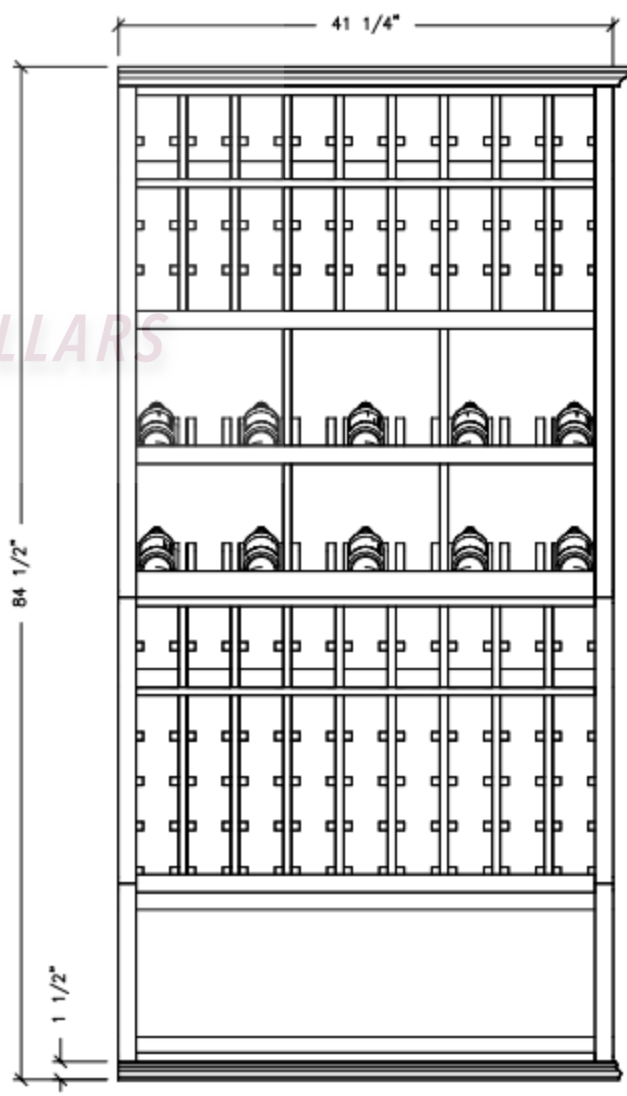

ROULS WINE CELLAR

750'S	262
WOOD CASE	12
QUARTER ROUND	4
TOTAL BOTTLES	278

Unique

WINE CELLARS

Ⓐ RACK
FRONT ELEVATION

Ⓐ RACK
LEFT ELEVATION

Ⓑ RACK
FRONT ELEVATION

Ⓑ RACK
LEFT ELEVATION

Unique
WINE CELLARS

© RACK
FRONT ELEVATION

© RACK
LEFT ELEVATION

Ⓓ RACK
FRONT ELEVATION

Ⓓ RACK
LEFT ELEVATION

ISOMETRIC

Unique

WINE CELLARS

ISOMETRIC

Unique
WINE CELLARS