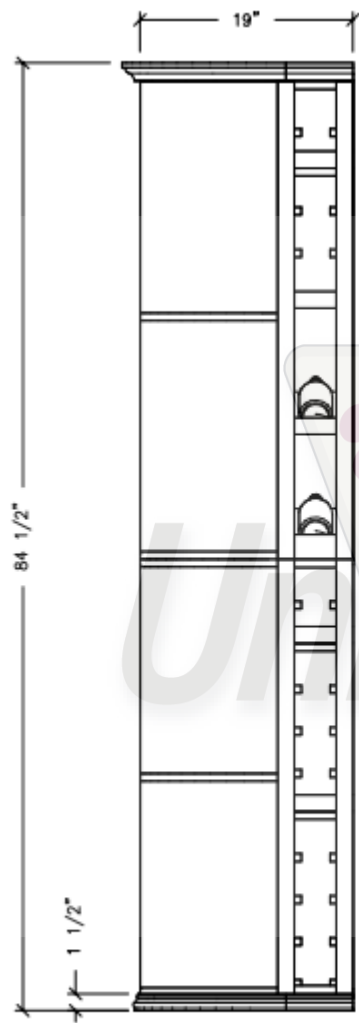

ROULS WINE CELLAR

750'S	262
WOOD CASE	12
QUARTER ROUND	4
TOTAL BOTTLES	278

Unique

WINE CELLARS

Ⓐ RACK
FRONT ELEVATION

Ⓐ RACK
LEFT ELEVATION

Ⓑ RACK
FRONT ELEVATION

Ⓑ RACK
LEFT ELEVATION

Unique
WINE CELLARS

© RACK
FRONT ELEVATION

© RACK
LEFT ELEVATION

Ⓓ RACK
FRONT ELEVATION

Ⓓ RACK
LEFT ELEVATION

ISOMETRIC

Unique

WINE CELLARS

ISOMETRIC

Unique
WINE CELLARS