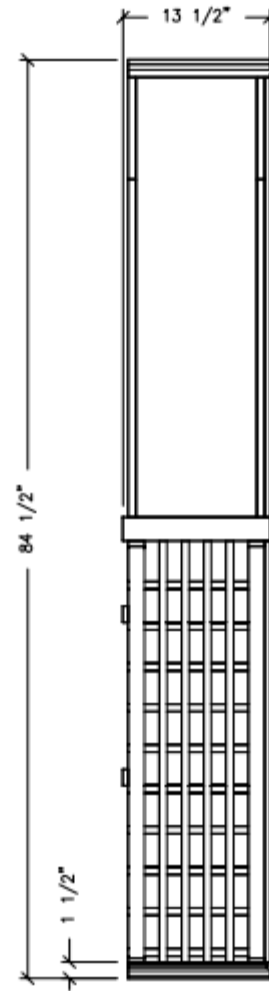

ROULS WINE CELLAR

750'S	262
WOOD CASE	12
QUARTER ROUND	4
TOTAL BOTTLES	278

Unique

WINE CELLARS

Ⓐ RACK
FRONT ELEVATION

Ⓐ RACK
LEFT ELEVATION

Ⓑ RACK
FRONT ELEVATION

Ⓑ RACK
LEFT ELEVATION

Unique
WINE CELLARS

© RACK
FRONT ELEVATION

© RACK
LEFT ELEVATION

Ⓓ RACK
FRONT ELEVATION

Ⓓ RACK
LEFT ELEVATION

ISOMETRIC

Unique

WINE CELLARS