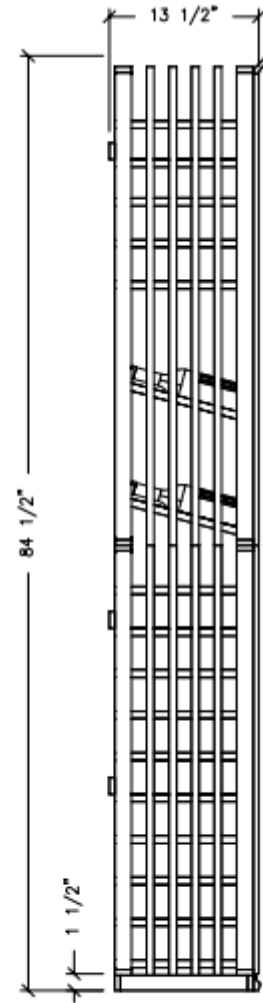

ROULS WINE CELLAR

750'S	262
WOOD CASE	12
QUARTER ROUND	4
TOTAL BOTTLES	278

Unique

WINE CELLARS

Ⓐ RACK
FRONT ELEVATION

Ⓐ RACK
LEFT ELEVATION

Ⓑ RACK
FRONT ELEVATION

Ⓑ RACK
LEFT ELEVATION

Unique
WINE CELLARS

© RACK
FRONT ELEVATION

© RACK
LEFT ELEVATION

Ⓓ RACK
FRONT ELEVATION

Ⓓ RACK
LEFT ELEVATION

ISOMETRIC

Unique

WINE CELLARS