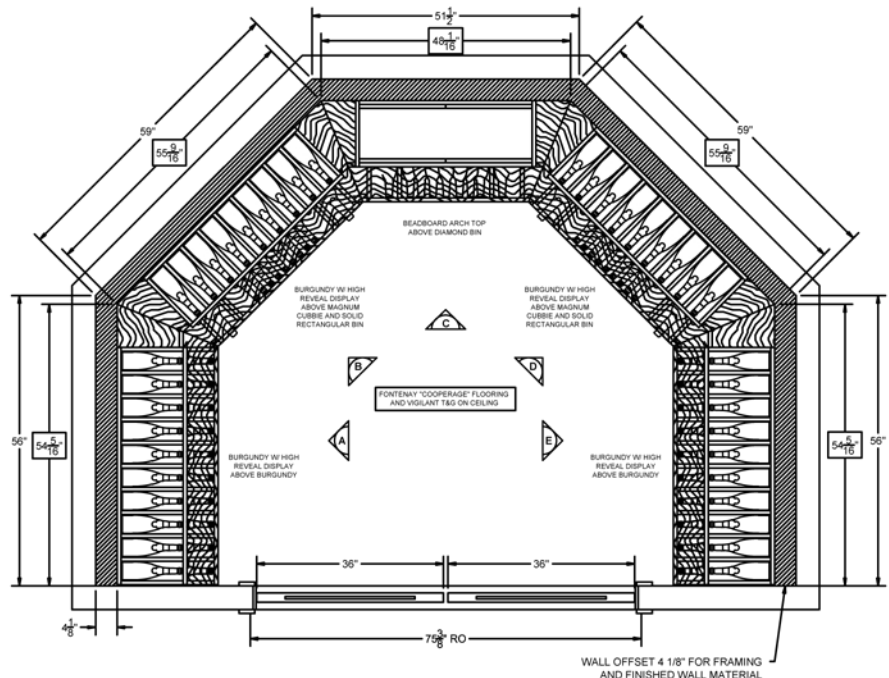

ELEVATION -A-
 (-E- IS MIRROR)
 INSTALLER TO SCRIBE
 RACKING ON ELEV. -E- AS
 NEEDED FOR COOLING
 SYSTEM

ELEVATION -B-
 (-D- IS MIRROR)

ELEVATION -C-

RIVE
 5-0420

nts Reserved

REFERENCE FILE:

140237

BOTTLE CAPACITY:

801

REFLECTIVE STYLE:

CUSTOM