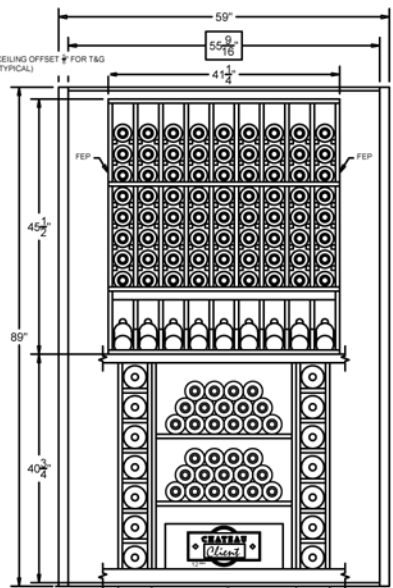

ELEVATION -A-
 (-E- IS MIRROR)
 INSTALLER TO SCRIBE
 RACKING ON ELEV. -E- AS
 NEEDED FOR COOLING
 SYSTEM

ELEVATION -B-
 (-D- IS MIRROR)

ELEVATION -C-

RIVE
 5-0420

nts Reserved

REFERENCE FILE:

140237

BOTTLE CAPACITY: