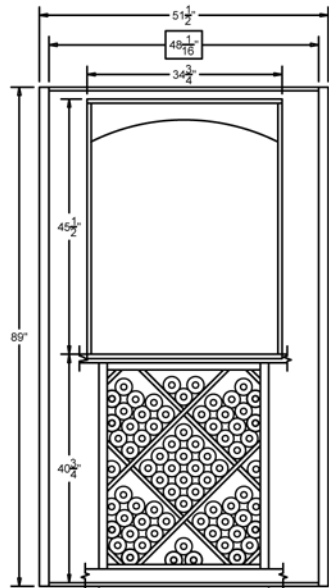

ELEVATION -A-
 (-E- IS MIRROR)
 INSTALLER TO SCRIBE
 RACKING ON ELEV. -E- AS
 NEEDED FOR COOLING
 SYSTEM

ELEVATION -B-
 (-D- IS MIRROR)

ELEVATION -C-

RIVE
 5-0420

nts Reserved

REFERENCE FILE:

140237

BOTTLE CAPACITY: