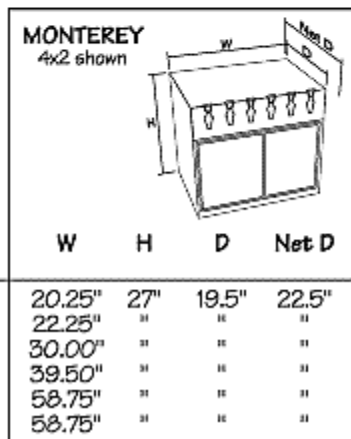

## The Monterey Specifications and Pricing Guide

Model	Description	# of Reds	# of Whites	Dimensions W x H x D	Weight	Price
4x2 - ORM	6 Bottle Oak	2	4	30 x 27 x 19.5	120 lb.	\$2,825.00
4x2 - MRM	6 Bottle Mahogany	2	4	30 x 27 x 19.5	120 lb.	\$3,025.00
4x2 - LRM	6 Bottle Laminate	2	4	30.13 x27x19.5	"	\$3,250.00
4x2 - SLRM	6 Bottle Special Laminate *	2	4	"	135 lb.	\$3,575.00
4x2 - SSRM	6 Bottle #4 Stainless Steel	2	4	"	135 lb.	\$4,595.00
4x4 - O2RM	8 Bottle Oak	4	4	39.5x27x19.5	150lb	\$3,595.00
4x4 - M2RM	8 Bottle Mahogany	4	4	"	"	\$3,875.00
4x4 - L2RM	8 Bottle Laminate	4	4	39.63x27x19.5	"	\$3,500.00
4x4 - SL2RM	8 Bottle Special Laminate *	4	4	"	"	\$4,495.00
4x4 - SS2RM	8 Bottle #4 Stainless Steel	4	4	"	170 lb.	\$5,495.00
4x4x4 - O3RM	12 Bottle Oak	4	8	58.75x27x19.5	200 lb.	\$5,550.00
4x4x4 - M3RM	12 Bottle Mahogany	4	8	58.75x27x19.5	"	\$5,725.00
4x4x4 - L2RM	12 Bottle Laminate	4	8	58.88x27x19.5	"	\$5,800.00

Model	Faucets White/Red	Description	Amps	W	H	D	Net D	Weight Lbs.
4-	4/0	4 Bottle	.8	20.25"	27"	19.5"	22.5"	85
2x2-	2/2	4 Bottle	.8	22.25"	"	"	"	85
4x2-	4/2	6 Bottle	.8	30.00"	"	"	"	120
4x4-	4/4	8 Bottle	.8x2	39.50"	"	"	"	155
4x4x4-	8/4	12 Bottle	.8x2	58.75"	"	"	"	190
4x4x4-	Vari-Temp	12 Bottle	.8x3	58.75"	"	"	"	190