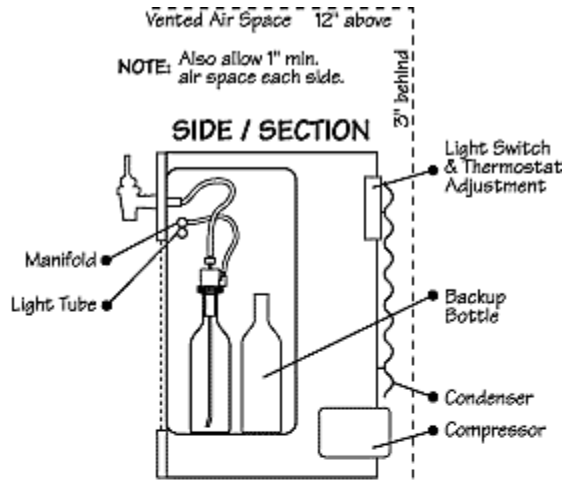

Options for the Monterey

Black	Included
Brass, Chrome Faucet Bonnets	$ 20.00
Locking Device 4 to 6 Bottles	$ 350.00
Locking Device 8 to 12 Bottles	$ 450.00
5 lb Aluminum Nitrogen Cylinder	$ 200.00 (Dispenses 20-25 Cases)
Keeper Attachment	$ 24.00
Stopper-Faucet with Stainless Steel wine tube	$ 56.00

Model	Faucets White/Red	Description	Amps	W	H	D	Net D	Weight Lbs.
4-	4/0	4 Bottle	.8	20.25"	27"	19.5"	22.5"	85
2x2-	2/2	4 Bottle	.8	22.25"	"	"	"	85
4x2-	4/2	6 Bottle	.8	30.00"	"	"	"	120
4x4-	4/4	8 Bottle	.8x2	39.50"	"	"	"	155
4x4x4-	8/4	12 Bottle	.8x2	58.75"	"	"	"	190
4x4x4-	Vari-Temp	12 Bottle	.8x3	58.75"	"	"	"	190