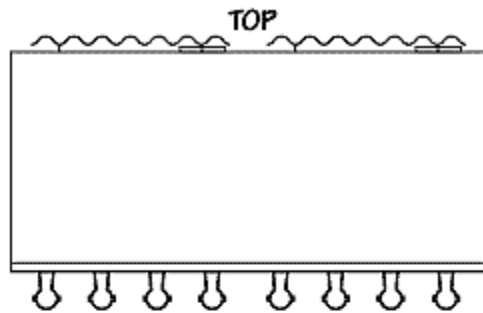

Options for the Monterey

Black	Included
Brass, Chrome Faucet Bonnets	$ 20.00
Locking Device 4 to 6 Bottles	$ 350.00
Locking Device 8 to 12 Bottles	$ 450.00
5 lb Aluminum Nitrogen Cylinder	$ 200.00 (Dispenses 20-25 Cases)
Keeper Attachment	$ 24.00
Stopper-Faucet with Stainless Steel wine tube	$ 56.00

Model	Faucets White/Red	Description	Amps	W	H	D	Net D	Weight Lbs.
4-	4/0	4 Bottle	.8	20.25"	27"	19.5"	22.5"	85
2x2-	2/2	4 Bottle	.8	22.25"	"	"	"	85
4x2-	4/2	6 Bottle	.8	30.00"	"	"	"	120
4x4-	4/4	8 Bottle	.8x2	39.50"	"	"	"	155
4x4x4-	8/4	12 Bottle	.8x2	58.75"	"	"	"	190
4x4x4-	Vari-Temp	12 Bottle	.8x3	58.75"	"	"	"	190