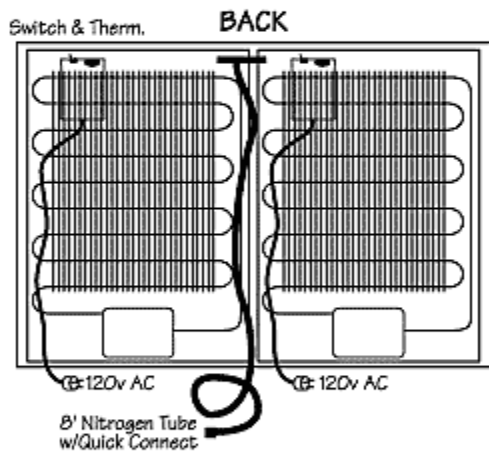

Options for the Monterey

Black	Included
Brass, Chrome Faucet Bonnets	$ 20.00
Locking Device 4 to 6 Bottles	$ 350.00
Locking Device 8 to 12 Bottles	$ 450.00
5 lb Aluminum Nitrogen Cylinder	$ 200.00 (Dispenses 20-25 Cases)
Keeper Attachment	$ 24.00
Stopper-Faucet with Stainless Steel wine tube	$ 56.00

Model	Faucets White/Red	Description	Amps	W	H	D	Net D	Weight Lbs.
4-	4/0	4 Bottle	.8	20.25"	27"	19.5"	22.5"	85
2x2-	2/2	4 Bottle	.8	22.25"	"	"	"	85
4x2-	4/2	6 Bottle	.8	30.00"	"	"	"	120
4x4-	4/4	8 Bottle	.8x2	39.50"	"	"	"	155
4x4x4-	8/4	12 Bottle	.8x2	58.75"	"	"	"	190
4x4x4-	Vari-Temp	12 Bottle	.8x3	58.75"	"	"	"	190